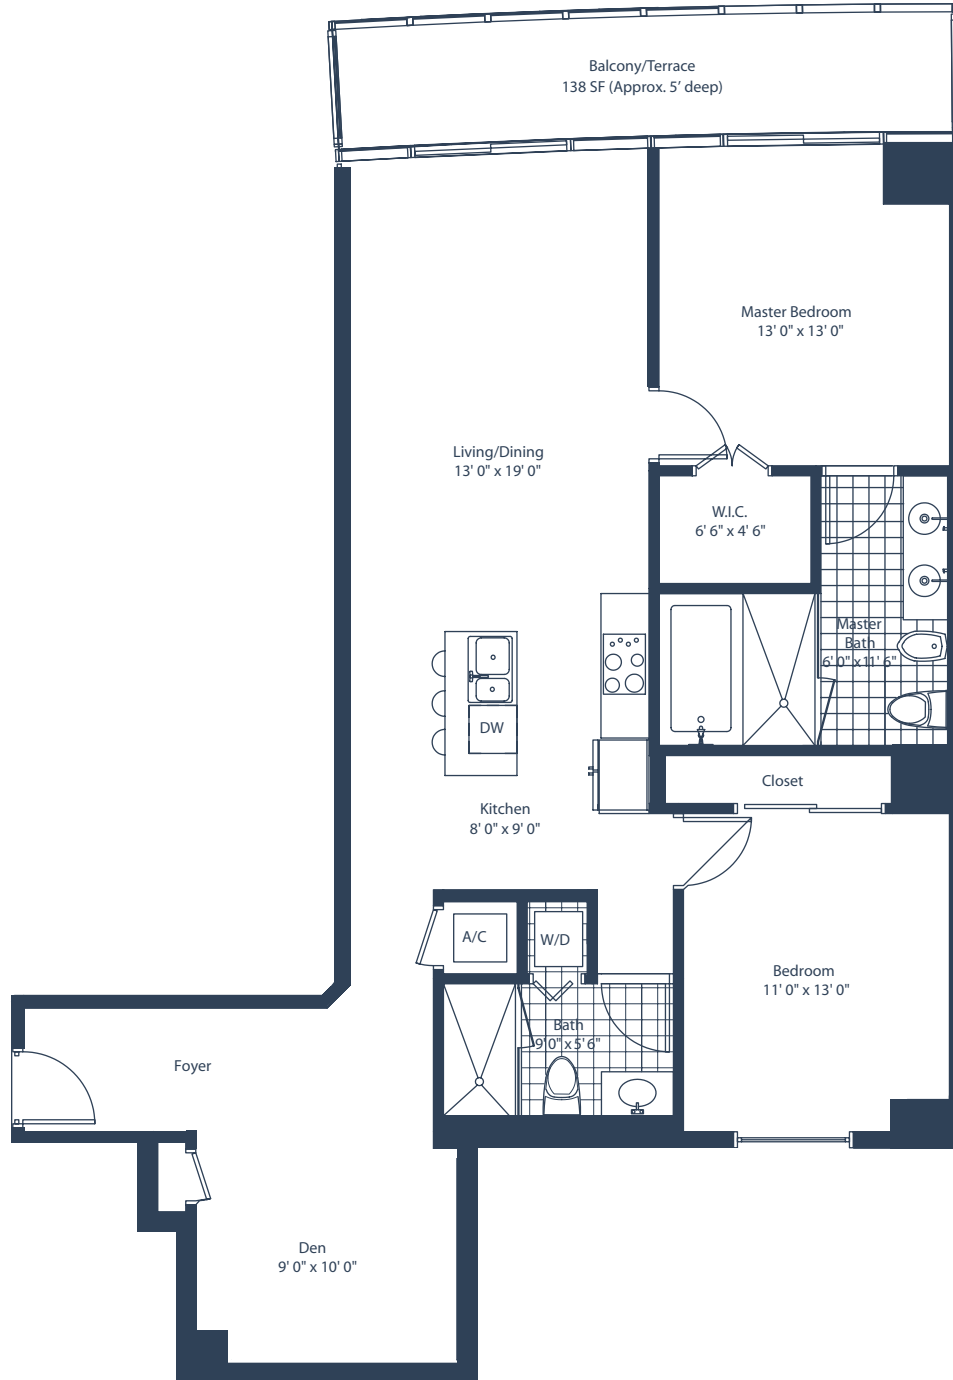

# marinablue

UNIT B2B	LINE 5
2 Bedroom + Den / 2 Bath	
Levels: 18, 21, 24, 27, 30, 33, 36, 39, 42, 45, 48, 51	
Area Under AC:	1322 SF
Balcony:	138 SF
<b>Total:</b>	<b>1460 SF</b>

[www.MarinaBlueCondos.com](http://www.MarinaBlueCondos.com) 305-350-9842