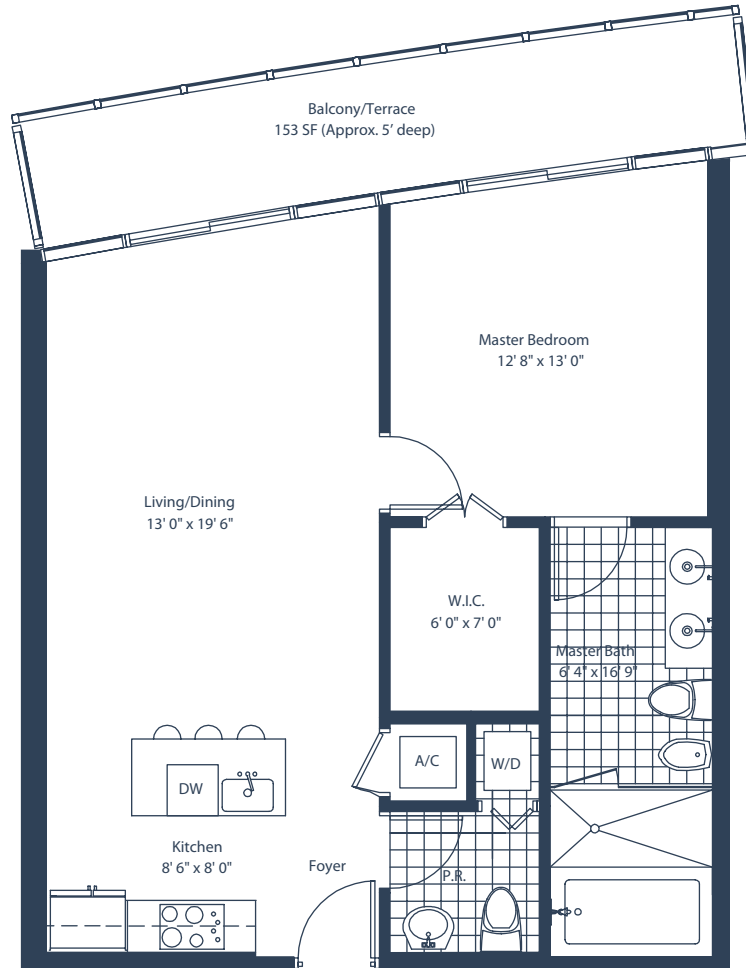

marinablue

UNIT A1B	LINE 7
1 Bedroom / 1.5 Bath	
Levels: 17 - 51	
Area Under AC:	833 SF
Balcony:	153 SF
Total:	986 SF

www.MarinaBlueCondos.com 305-350-9842

These drawings are conceptual only and are subject to change without notice at the discretion of the developer. The developer reserves the right to make additions, deletions and modifications to the drawings as the developer may deem appropriate or desirable. Dimensions and square footages are approximate and may vary with actual construction.