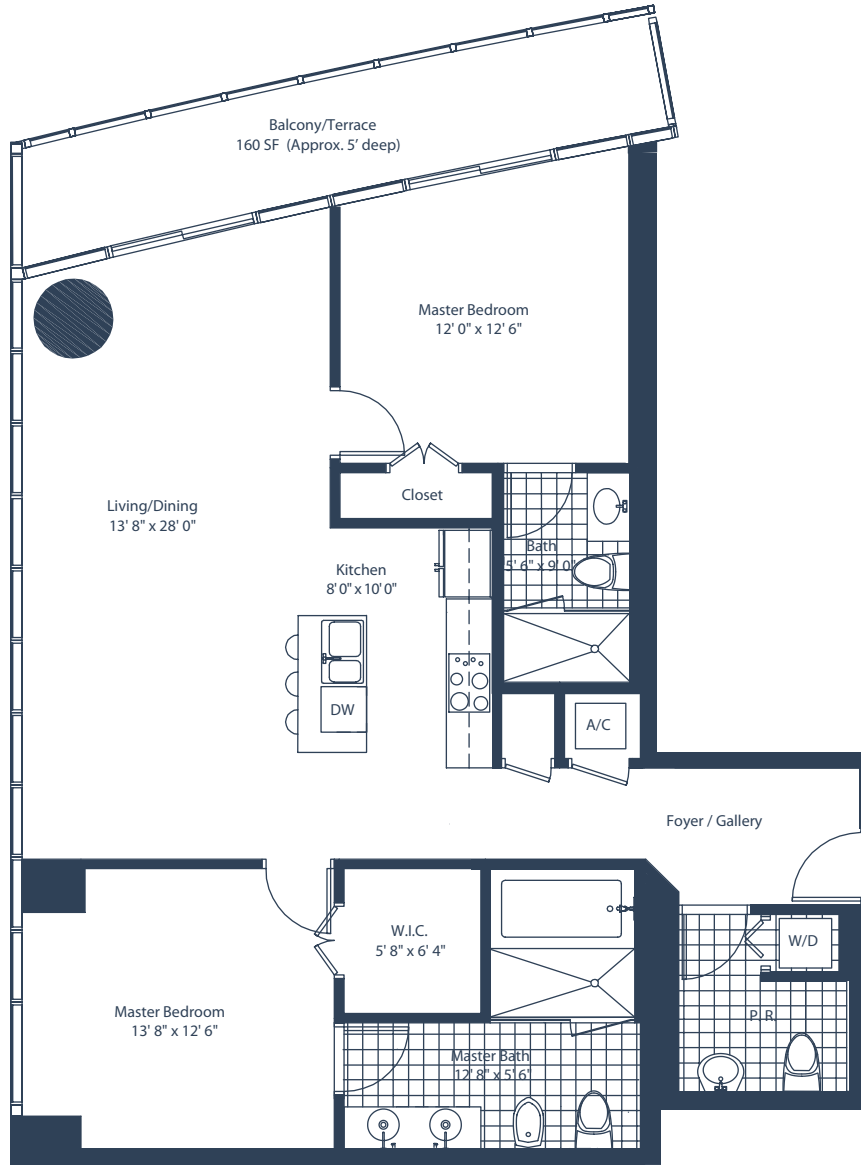

marinablue

UNIT B3	LINE 8
2 Bedroom / 2.5 Bath	
Levels: 17 - 52	
Area Under AC:	1334 SF
Balcony:	160 SF
Total:	1494 SF

www.MarinaBlueCondos.com 305-350-9842

These drawings are conceptual only and are subject to change without notice at the discretion of the developer. The developer reserves the right to make additions, deletions and modifications to the drawings as the developer may deem appropriate or desirable. Dimensions and square footages are approximate and may vary with actual construction.