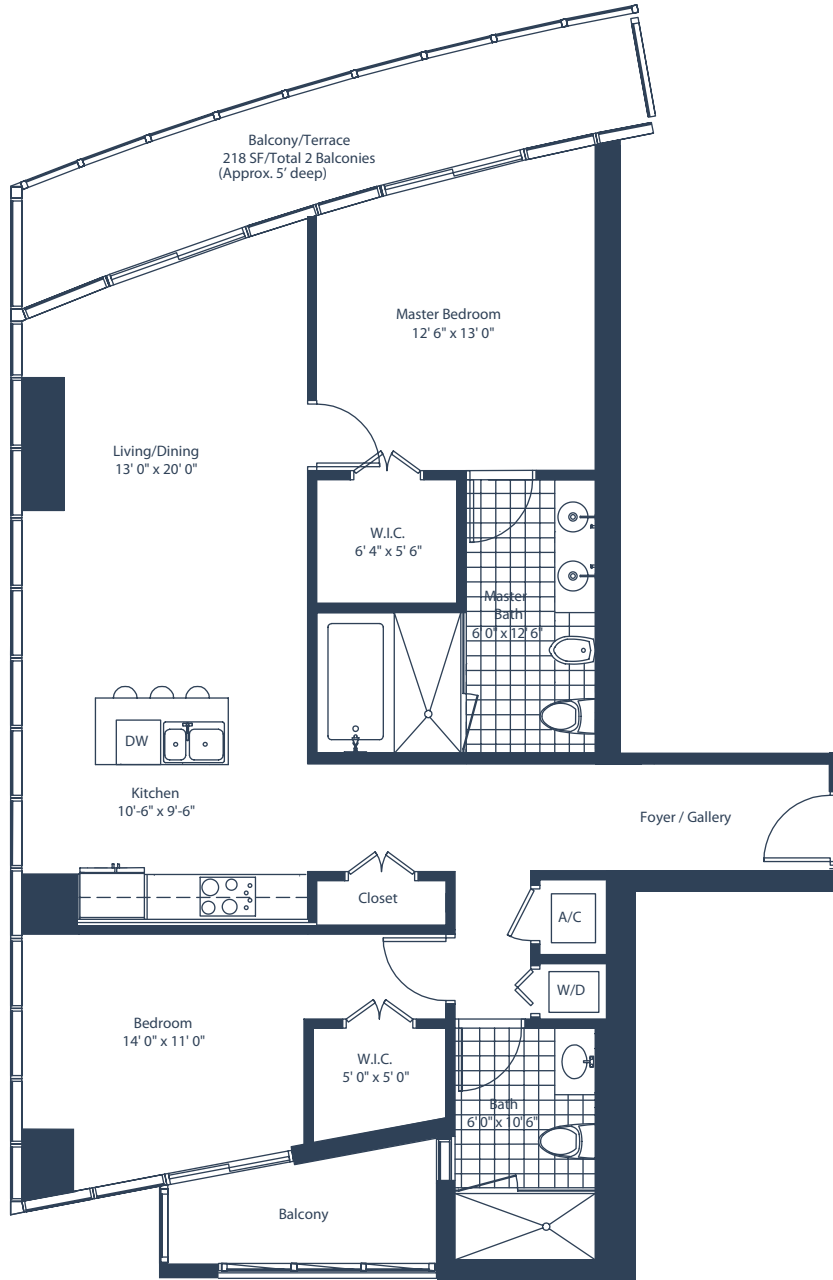

marinablue

UNIT B5A	LINE 12
2 Bedroom / 2 Bath	
Levels: 15 - 50	
Area Under AC:	1318 SF
Balcony:	218 SF
Total:	1536 SF

www.MarinaBlueCondos.com 305-350-9842

These drawings are conceptual only and are subject to change without notice at the discretion of the developer. The developer reserves the right to make additions, deletions and modifications to the drawings as the developer may deem appropriate or desirable. Dimensions and square footages are approximate and may vary with actual construction.