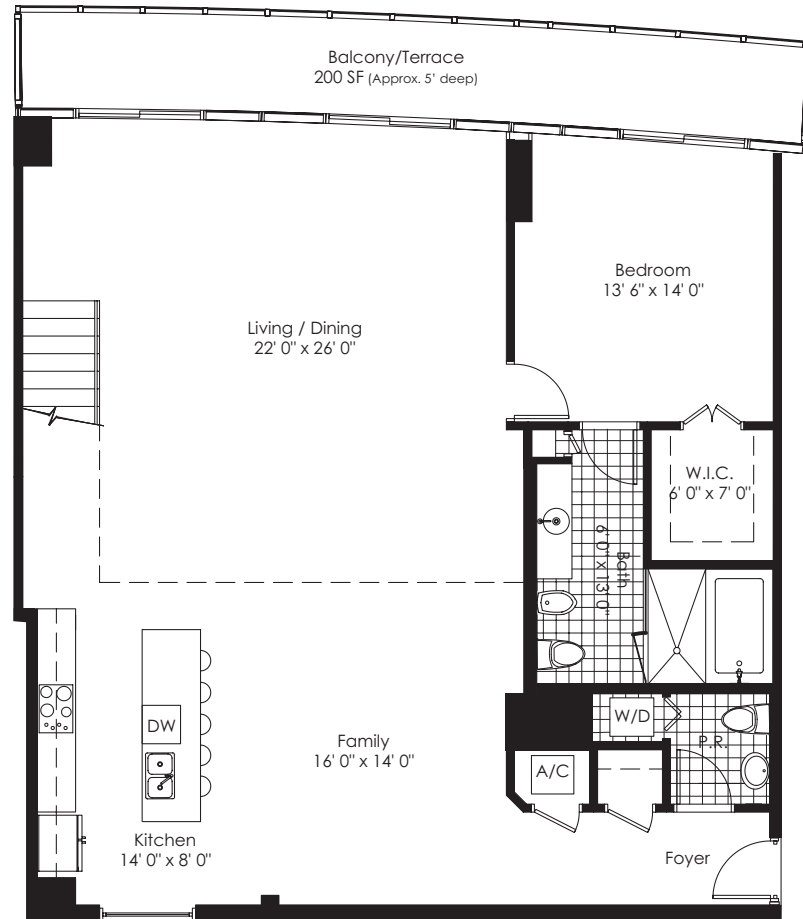

Upper Level

Lower Level

Penthouse 3	Line 3 / 4
3 Bedroom / 3.5 Bath	
Level: 57 + 58	
Area Under AC:	2703 SF
Balcony:	200 SF
Total:	2903 SF

These drawings are conceptual only and are subject to change without notice at the discretion of the developer. The developer reserves the right to make additions, deletions and modifications to the drawings as the developer may deem appropriate or desirable. Dimensions and square footages are approximate and may vary with actual construction.